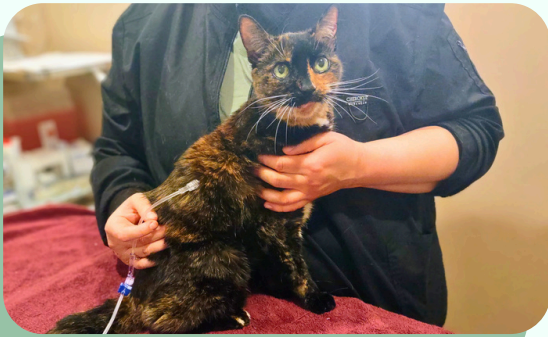

## Filter Failure: What Happens When Kidneys Can't Keep Up?

Kidneys are amazing organs. Their job is to filter toxins from the body, however they are sneaky and hide when they are not working the best. Kidney disease has subtle early warning signs and begins as a silent threat to the health of dogs and cats. Utilizing preventive measures like routine blood work can make a significant difference in your pet's well-being and potentially prolong their life.